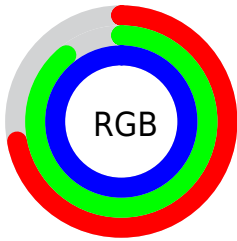

Distribution

- Red (72%)
- Green (89%)
- Blue (99%)