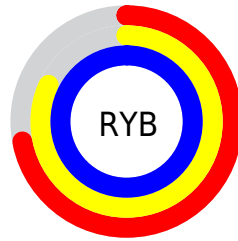

- Red (72%)
- Yellow (82%)
- Blue (99%)