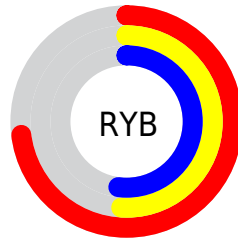

Details

The RGB color **185, 130, 133** is a light color, and the websafe version is hex **CC9999**. A complement of this color would be **130, 185, 182**, and the grayscale version is **147, 147, 147**.

A 20% lighter version of the original color is **242, 183, 186**, and **131, 80, 84** is the 20% darker color. If you saturate the color by 10%, you get **185, 112, 116**, and if you desaturate by 10%, it is **185, 149, 150**.

Distribution

Red (73%)

Green (51%)

Blue (52%)

Red (73%)

Yellow (51%)

Blue (52%)

Cyan (0%)