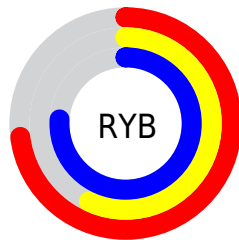

Red (73%)

Yellow (57%)

Blue (76%)