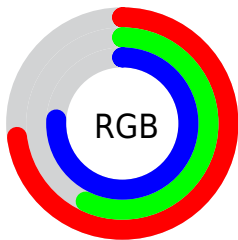

Distribution

Red (73%)

Green (57%)

Blue (76%)