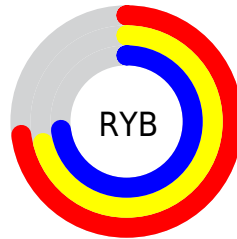

Details

The RGB color **185, 181, 186** is a light color, and the websafe version is hex **CCCCCC**. A complement of this color would be **182, 186, 181**, and the grayscale version is **183, 183, 183**.

A 20% lighter version of the original color is **241, 237, 242**, and **132, 128, 133** is the 20% darker color. If you saturate the color by 10%, you get **181, 162, 186**, and if you desaturate by 10%, it is **189, 200, 186**.

Distribution

Red (73%)

Green (71%)

Blue (73%)

Red (73%)

Yellow (71%)

Blue (73%)

Cyan (1%)