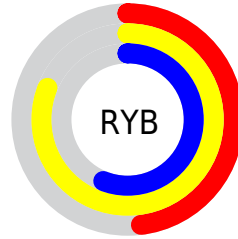

Details

The RGB color **185, 207, 122** is a light color, and the websafe version is hex **CCCC66**. A complement of this color would be **144, 122, 207**, and the grayscale version is **191, 191, 191**.

A 20% lighter version of the original color is **242, 255, 176**, and **130, 153, 71** is the 20% darker color. If you saturate the color by 10%, you get **180, 207, 101**, and if you desaturate by 10%, it is **190, 207, 143**.

Distribution

Red (73%)

Green (81%)

Blue (48%)

Red (48%)

Yellow (81%)

Blue (56%)

Cyan (11%)