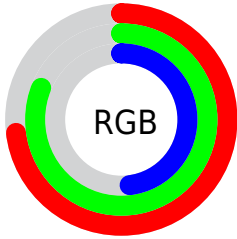

Distribution

Red (73%)

Green (81%)

Blue (48%)