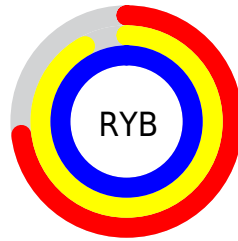

- Red (73%)
- Yellow (92%)
- Blue (100%)