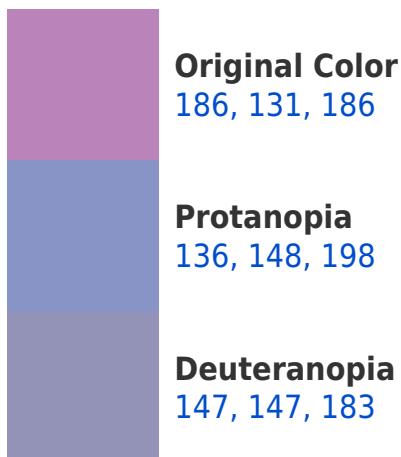

A 20% lighter version of the original color is **243, 185, 242**, and **132, 81, 133** is the 20% darker color. If you saturate the color by 10%, you get **186, 112, 186**, and if you desaturate by 10%, it is **186, 150, 186**.

Large Text (above 18pt) WCAG AAA ✓ Pass

Any Text WCAG AAA ✓ Pass

If you want to check with other color combinations, try the [Color Contrast Checker](#).

RGB 186, 131, 186 Background

This preview shows how black text looks on a background with the RGB color 186, 131, 186.

This preview shows how white text looks on a background with the RGB color 186, 131, 186.

Color Blindness Simulation

Color vision deficiency is a very complex topic, and I could not describe the different causes any better than Wikipedia does, so if you want to learn more, you should check out their [article about color blindness](#).

Dichromacy

Tritanopia
181, 138, 149

Trichromacy

Original Color
186, 131, 186

Protanomaly
154, 142, 194

Deuteranomaly
161, 141, 184

Tritanomaly
183, 135, 162

Monochromacy