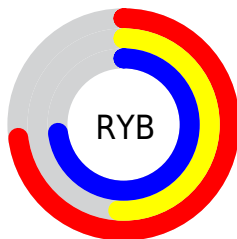

Red (73%)

Yellow (51%)

Blue (73%)