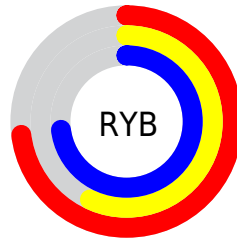

Details

The RGB color **186, 145, 186** is a light color, and the websafe version is hex **CC99CC**. A complement of this color would be **145, 186, 145**, and the grayscale version is **162, 162, 162**.

A 20% lighter version of the original color is **242, 199, 242**, and **132, 94, 133** is the 20% darker color. If you saturate the color by 10%, you get **186, 126, 186**, and if you desaturate by 10%, it is **186, 164, 186**.

Distribution

Red (73%)

Green (57%)

Blue (73%)

Red (73%)

Yellow (57%)

Blue (73%)

Cyan (0%)