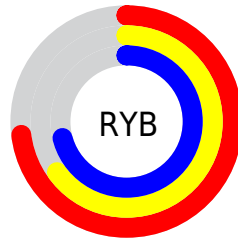

Details

The RGB color **186, 165, 181** is a light color, and the websafe version is hex **999999**. A complement of this color would be **165, 186, 170**, and the grayscale version is **173, 173, 173**.

A 20% lighter version of the original color is **242, 220, 237**, and **133, 113, 128** is the 20% darker color. If you saturate the color by 10%, you get **186, 146, 177**, and if you desaturate by 10%, it is **186, 184, 185**.

Distribution

Red (73%)

Green (65%)

Blue (71%)

Red (73%)

Yellow (65%)

Blue (71%)

Cyan (0%)