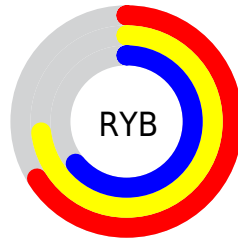

Details

The RGB color **186, 181, 163** is a light color, and the websafe version is hex **CCCCCC**. A complement of this color would be **163, 168, 186**, and the grayscale version is **181, 181, 181**.

A 20% lighter version of the original color is **242, 237, 218**, and **133, 128, 111** is the 20% darker color. If you saturate the color by 10%, you get **186, 177, 144**, and if you desaturate by 10%, it is **186, 185, 182**.

Distribution

Red (73%)

Green (71%)

Blue (64%)

Red (66%)

Yellow (73%)

Blue (64%)

Cyan (0%)