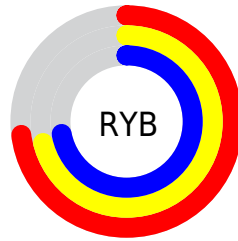

- Red (73%)
- Yellow (71%)
- Blue (72%)