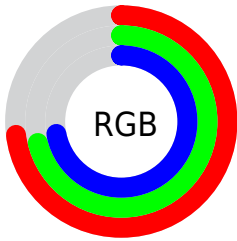

Distribution

- Red (73%)
- Green (71%)
- Blue (72%)