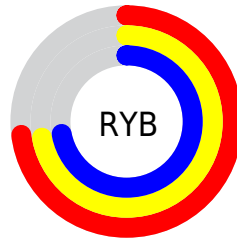

Details

The RGB color **186, 183, 183** is a light color, and the websafe version is hex **CCCCCC**. A complement of this color would be **183, 186, 186**, and the grayscale version is **184, 184, 184**.

A 20% lighter version of the original color is **242, 239, 239**, and **133, 130, 130** is the 20% darker color. If you saturate the color by 10%, you get **186, 164, 164**, and if you desaturate by 10%, it is **186, 202, 202**.

Distribution

Red (73%)

Green (72%)

Blue (72%)

Red (73%)

Yellow (72%)

Blue (72%)

Cyan (0%)