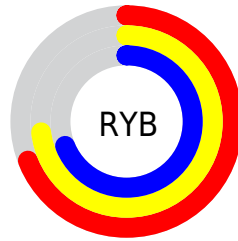

Details

The RGB color **186, 187, 175** is a light color, and the websafe version is hex **CCCCCC**. A complement of this color would be **176, 175, 187**, and the grayscale version is **185, 185, 185**.

A 20% lighter version of the original color is **242, 243, 231**, and **133, 134, 123** is the 20% darker color. If you saturate the color by 10%, you get **184, 187, 156**, and if you desaturate by 10%, it is **188, 187, 194**.

Distribution

Red (73%)

Green (73%)

Blue (69%)

Red (69%)

Yellow (73%)

Blue (69%)

Cyan (1%)