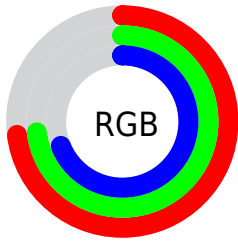

Distribution

Red (73%)

Green (73%)

Blue (69%)