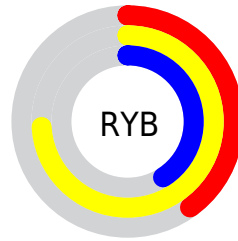

Details

The RGB color **186, 189, 101** is a light color, and the websafe version is hex **CCCC66**. A complement of this color would be **104, 101, 189**, and the grayscale version is **178, 178, 178**.

A 20% lighter version of the original color is **244, 245, 154**, and **131, 136, 51** is the 20% darker color. If you saturate the color by 10%, you get **185, 189, 82**, and if you desaturate by 10%, it is **187, 189, 120**.

Distribution

Red (73%)

Green (74%)

Blue (40%)

Red (40%)

Yellow (74%)

Blue (41%)

Cyan (2%)