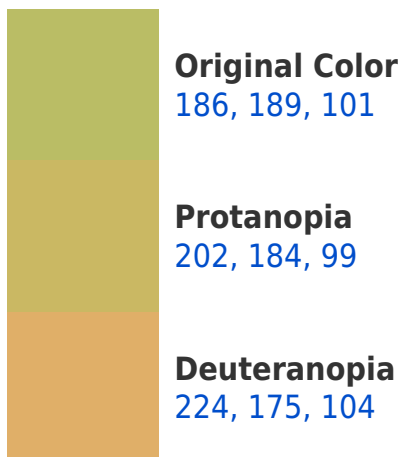

A 20% lighter version of the original color is **244, 245, 154**, and **131, 136, 51** is the 20% darker color. If you saturate the color by 10%, you get **185, 189, 82**, and if you desaturate by 10%, it is **187, 189, 120**.

Large Text (above 18pt) WCAG AAA ✓ Pass

Any Text WCAG AAA ✓ Pass

If you want to check with other color combinations, try the [Color Contrast Checker](#).

RGB 186, 189, 101 Background

This preview shows how black text looks on a background with the RGB color 186, 189, 101.

This preview shows how white text looks on a background with the RGB color 186, 189, 101.

Color Blindness Simulation

Color vision deficiency is a very complex topic, and I could not describe the different causes any better than Wikipedia does, so if you want to learn more, you should check out their [article about color blindness](#).

Dichromacy

Tritanopia
196, 179, 193

Trichromacy

Original Color
186, 189, 101

Protanomaly
196, 186, 100

Deuteranomaly
210, 180, 103

Tritanomaly
192, 183, 160

Monochromacy