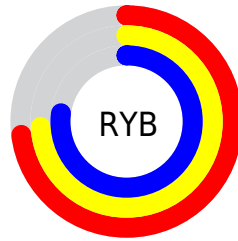

- Red (73%)
- Yellow (74%)
- Blue (77%)