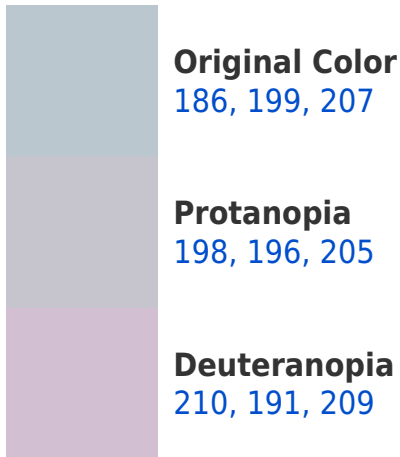

White Background

This preview shows how the RGB color 186, 199, 207 looks on a white background.

Color Contrast Check

Large Text (above 18pt) WCAG AA × Fail

Any Text WCAG AA × Fail

Large Text (above 18pt) WCAG AAA × Fail

Large Text (above 18pt) WCAG AAA ✓ Pass

Any Text WCAG AAA ✓ Pass

If you want to check with other color combinations, try the [Color Contrast Checker](#).

RGB 186, 199, 207 Background

This preview shows how black text looks on a background with the RGB color 186, 199, 207.

This preview shows how white text looks on a background with the RGB color 186, 199, 207.

Color Blindness Simulation

Color vision deficiency is a very complex topic, and I could not describe the different causes any better than Wikipedia does, so if you want to learn more, you should check out their [article about color blindness](#).

Dichromacy

Tritanopia
187, 198, 214

Trichromacy

Original Color
186, 199, 207

Protanomaly
194, 197, 206

Deuteranomaly
201, 194, 208

Tritanomaly
187, 198, 211

Monochromacy