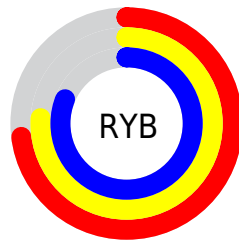

Details

The RGB color **186, 199, 207** is a light color, and the websafe version is hex **CCCCCC**. A complement of this color would be **207, 194, 186**, and the grayscale version is **196, 196, 196**.

A 20% lighter version of the original color is **242, 255, 255**, and **133, 145, 153** is the 20% darker color. If you saturate the color by 10%, you get **165, 191, 207**, and if you desaturate by 10%, it is **207, 207, 207**.

Distribution

Red (73%)

Green (78%)

Blue (81%)

Red (73%)

Yellow (76%)

Blue (81%)

Cyan (10%)