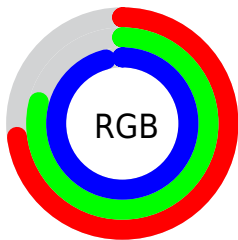

Distribution

Red (73%)

Green (79%)

Blue (96%)