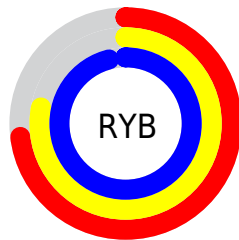

Details

The RGB color **186, 201, 245** is a light color, and the websafe version is hex **CCCCFF**. A complement of this color would be **245, 230, 186**, and the grayscale version is **201, 201, 201**.

A 20% lighter version of the original color is **243, 255, 255**, and **132, 147, 189** is the 20% darker color. If you saturate the color by 10%, you get **162, 183, 245**, and if you desaturate by 10%, it is **211, 219, 245**.

Distribution

Red (73%)

Green (79%)

Blue (96%)

Red (73%)

Yellow (78%)

Blue (96%)

Cyan (24%)