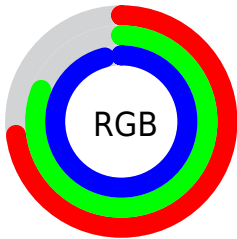

Distribution

- Red (73%)
- Green (81%)
- Blue (96%)