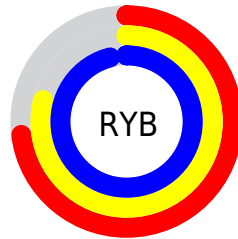

## Conversions Part 2

<b>Format</b>	<b>Color</b>
R <sub>Y</sub> B	186, 202, 246
Decimal	12242934
CIE Lab	82.76, 1.29, -21.48
CIE LCh	83, 21.523, 273.439
Yxy	61.7186, 0.2729, 0.2846
Android (android.graphics.Color)	4290433014 (0xFFBACFF6)
YUV	205.1670, 20.1307, -16.8095
Hunter-Lab	78.5612, -2.9795, -17.4444

# Details

The RGB color **186, 207, 246** is a light color, and the websafe version is hex **CCCCFF**. A complement of this color would be **246, 225, 186**, and the grayscale version is **205, 205, 205**.

A 20% lighter version of the original color is **243, 255, 255**, and **132, 153, 190** is the 20% darker color. If you saturate the color by 10%, you get **161, 191, 246**, and if you desaturate by 10%, it is **211, 223, 246**.

# Distribution

- Red (73%)
- Green (81%)
- Blue (96%)

- Red (73%)
- Yellow (79%)
- Blue (96%)

- Cyan (24%)
- Magenta (16%)
- Yellow (0%)
- Black (4%)

- Cyan (27%)
- Magenta (19%)
- Yellow (4%)