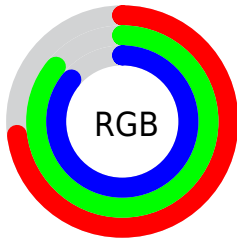

Distribution

- Red (73%)
- Green (86%)
- Blue (86%)