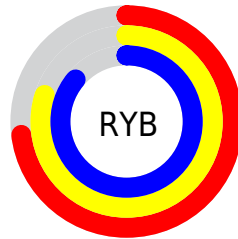

- Red (73%)
- Yellow (80%)
- Blue (86%)