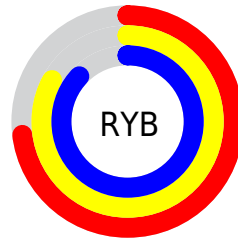

# Details

The RGB color **186, 222, 199** is a light color, and the websafe version is hex **99CCCC**. A complement of this color would be **222, 186, 209**, and the grayscale version is **209, 209, 209**.

A 20% lighter version of the original color is **242, 255, 255**, and **132, 167, 145** is the 20% darker color. If you saturate the color by 10%, you get **164, 222, 185**, and if you desaturate by 10%, it is **208, 222, 213**.

# Distribution

Red (73%)

Green (87%)

Blue (78%)

Red (73%)

Yellow (83%)

Blue (87%)

Cyan (16%)