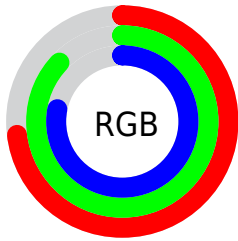

Distribution

Red (73%)

Green (87%)

Blue (78%)