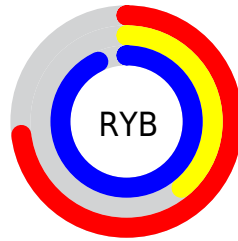

Red (73%)

Yellow (39%)

Blue (93%)