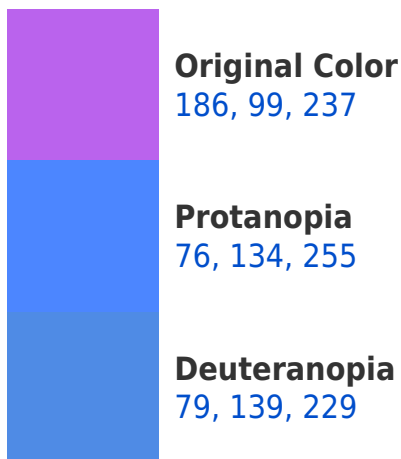

A 20% lighter version of the original color is **245, 153, 255**, and **129, 45, 180** is the 20% darker color. If you saturate the color by 10%, you get **177, 75, 237**, and if you desaturate by 10%, it is **195, 123, 237**.

99, 237, 115

117, 106, 110

181, 0, 67

54, 0, 20

Previews

White Background

This preview shows how the RGB color 186, 99, 237 looks on a white background.

Color Contrast Check

RGB 186, 99, 237 Background

This preview shows how black text looks on a background with the RGB color 186, 99, 237.

This preview shows how white text looks on a background with the RGB color 186, 99, 237.

Dichromacy

Tritanopia
170, 126, 136

Trichromacy

Original Color
186, 99, 237

Protanomaly
116, 121, 248

Deuteranomaly
118, 124, 232

Tritanomaly
176, 116, 173

Monochromacy