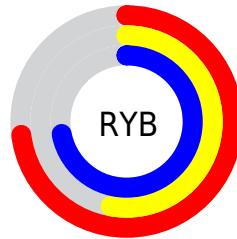

Details

The RGB color **187, 136, 183** is a light color, and the websafe version is hex **CC99CC**. A complement of this color would be **136, 187, 140**, and the grayscale version is **156, 156, 156**.

A 20% lighter version of the original color is **244, 190, 239**, and **133, 85, 130** is the 20% darker color. If you saturate the color by 10%, you get **187, 117, 182**, and if you desaturate by 10%, it is **187, 155, 184**.

Distribution

Red (73%)

Green (53%)

Blue (72%)

Red (73%)

Yellow (53%)

Blue (72%)

Cyan (0%)