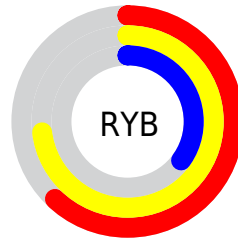

Conversions

Conversions Part 2

| Format | Color |
|-------------------------------------|--|
| RYB | 157, 187, 89 |
| Decimal | 12292953 |
| CIELab | 63.47, 7.92, 36.23 |
| CIElCh | 63, 37.090, 77.669 |
| Yxy | 32.1535, 0.4153, 0.4080 |
| Android (android.graphics.Color) | 4290483033 (0xFFBB9359) |
| YUV | 152.3480, -31.2306, 30.3898 |
| Hunter-Lab | 56.7041, 3.8007, 25.1251 |

Details

The RGB color **187, 147, 89** is a dark color, and the websafe version is hex **CC9966**. A complement of this color would be **89, 129, 187**, and the grayscale version is **153, 153, 153**.

A 20% lighter version of the original color is **245, 201, 140**, and **131, 97, 41** is the 20% darker color. If you saturate the color by 10%, you get **187, 139, 70**, and if you desaturate by 10%, it is **187, 155, 108**.

Distribution

Red (73%)

Green (58%)

Blue (35%)

Red (62%)

Yellow (73%)

Blue (35%)

Cyan (0%)