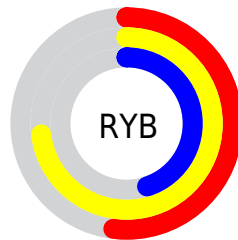

Details

The RGB color **187, 173, 115** is a light color, and the websafe version is hex **999966**. A complement of this color would be **115, 129, 187**, and the grayscale version is **171, 171, 171**.

A 20% lighter version of the original color is **244, 228, 168**, and **132, 121, 66** is the 20% darker color. If you saturate the color by 10%, you get **187, 169, 96**, and if you desaturate by 10%, it is **187, 177, 134**.

Distribution

Red (73%)

Green (68%)

Blue (45%)

Red (52%)

Yellow (73%)

Blue (45%)

Cyan (0%)