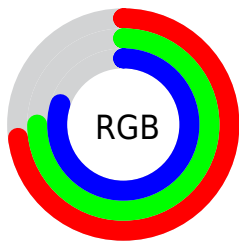

Distribution

- Red (73%)
- Green (75%)
- Blue (80%)