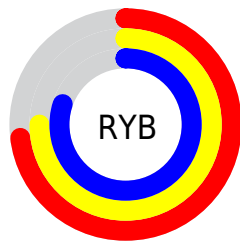

- Red (73%)
- Yellow (75%)
- Blue (80%)