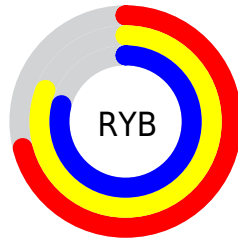

- Red (71%)
- Yellow (81%)
- Blue (79%)