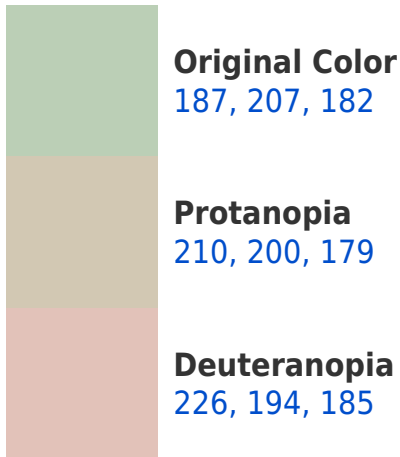

229, 194, 181

Rectangle

The Rectangle color scheme consists of four colors that form a rectangle on the color wheel.

187, 207, 182

167, 210, 205

214, 195, 220

231, 192, 198

Sweetspot

Large Text (above 18pt) WCAG AAA ✓ Pass

Any Text WCAG AAA ✓ Pass

If you want to check with other color combinations, try the [Color Contrast Checker](#).

RGB 187, 207, 182 Background

This preview shows how black text looks on a background with the RGB color 187, 207, 182.

This preview shows how white text looks on a background with the RGB color 187, 207, 182.

Color Blindness Simulation

Color vision deficiency is a very complex topic, and I could not describe the different causes any better than Wikipedia does, so if you want to learn more, you should check out their [article about color blindness](#).

Dichromacy

Tritanopia
193, 202, 218

Trichromacy

Original Color
187, 207, 182

Protanomaly
202, 203, 180

Deuteranomaly
212, 199, 184

Tritanomaly
191, 204, 205

Monochromacy