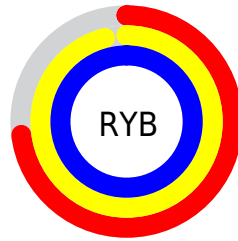

- Red (73%)
- Yellow (96%)
- Blue (100%)