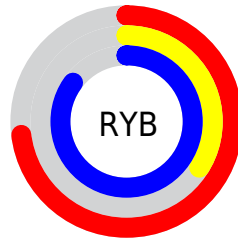

Red (73%)

Yellow (34%)

Blue (85%)