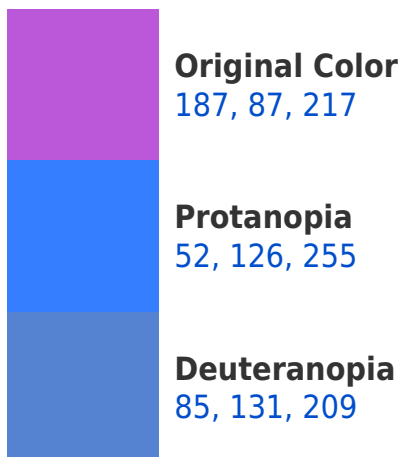

A 20% lighter version of the original color is **246, 142, 255**, and **130, 29, 161** is the 20% darker color. If you saturate the color by 10%, you get **182, 65, 217**, and if you desaturate by 10%, it is **192, 109, 217**.

RGB 187, 87, 217 Background

This preview shows how black text looks on a background with the RGB color 187, 87, 217.

This preview shows how white text looks on a background with the RGB color 187, 87, 217.

Dichromacy

Tritanopia
174, 114, 122

Trichromacy

Original Color

187, 87, 217

Protanomaly

101, 112, 241

Deuteranomaly

122, 115, 212

Tritanomaly

179, 104, 157

Monochromacy

Original Color

187, 87, 217

Achromatopsia

132, 132, 132