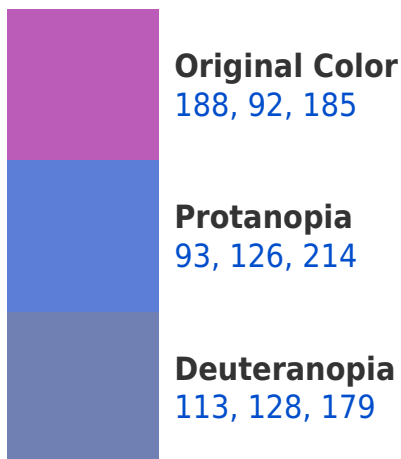

# Black Background

This preview shows how the RGB color 188, 92, 185 looks on a black background.

## RGB 188, 92, 185 Background

This preview shows how black text looks on a background with the RGB color 188, 92, 185.

This preview shows how white text looks on a background with the RGB color 188, 92, 185.

## Dichromacy

**Tritanopia**  
180, 109, 117

# Trichromacy

**Original Color**

188, 92, 185

**Protanomaly**

128, 114, 203

**Deuteranomaly**

140, 115, 181

**Tritanomaly**