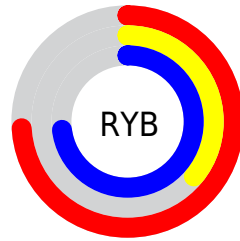

- Red (74%)
- Yellow (36%)
- Blue (73%)