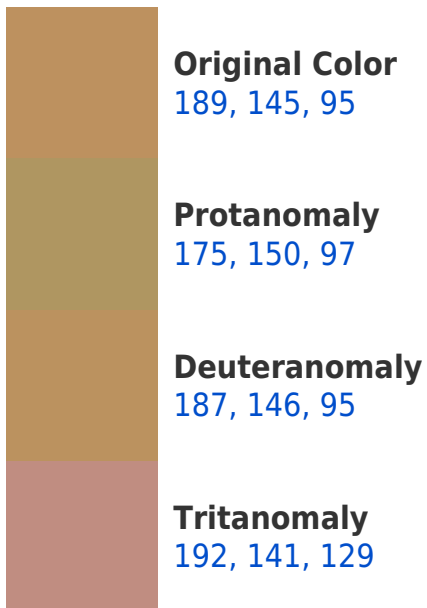

97, 95, 189

85, 89, 94

0, 74, 158

0, 14, 31

Previews

White Background

This preview shows how the RGB color 189, 145, 95 looks on a white background.

Color Contrast Check

RGB 189, 145, 95 Background

This preview shows how black text looks on a background with the RGB color 189, 145, 95.

This preview shows how white text looks on a background with the RGB color 189, 145, 95.

Dichromacy

Original Color
189, 145, 95

Protanopia
167, 153, 98

Deuteranopia
186, 146, 95

Tritanopia

194, 138, 149

Trichromacy

Monochromacy

CSS Examples

Text

The CSS property to change the color of the text to RGB 189, 145, 95 is called "color". The color property can be set on classes, ids or directly on the HTML element.

This example shows how text in the color `rgb(189, 145, 95)` looks like.