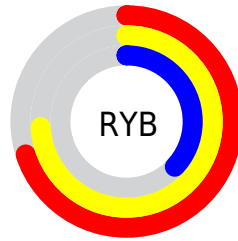

Conversions

Conversions Part 2

Format	Color
RYB	178, 189, 95
Decimal	12423519
CIELab	63.26, 10.43, 32.82
CIElCh	63, 34.437, 72.377
Yxy	31.8958, 0.4131, 0.3972
Android (android.graphics.Color)	4290613599 (0xFFBD915F)
YUV	152.4560, -28.3258, 32.0491
Hunter-Lab	56.4764, 6.0266, 23.5402

Details

The RGB color **189, 145, 95** is a dark color, and the websafe version is hex **CC9966**. A complement of this color would be **95, 139, 189**, and the grayscale version is **153, 153, 153**.

A 20% lighter version of the original color is **247, 199, 146**, and **133, 95, 47** is the 20% darker color. If you saturate the color by 10%, you get **189, 136, 76**, and if you desaturate by 10%, it is **189, 154, 114**.

Distribution

- Red (74%)
- Green (57%)
- Blue (37%)

- Red (70%)
- Yellow (74%)
- Blue (37%)

- Cyan (0%)
- Magenta (23%)
- Yellow (50%)
- Black (26%)

- Cyan (26%)
- Magenta (43%)
- Yellow (63%)

Brightness & Saturation Gradients