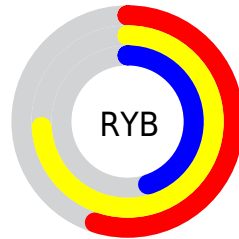

Details

The RGB color **189, 171, 116** is a light color, and the websafe version is hex **999966**. A complement of this color would be **116, 134, 189**, and the grayscale version is **170, 170, 170**.

A 20% lighter version of the original color is **246, 226, 169**, and **134, 119, 67** is the 20% darker color. If you saturate the color by 10%, you get **189, 166, 97**, and if you desaturate by 10%, it is **189, 176, 135**.

Distribution

Red (74%)

Green (67%)

Blue (45%)

Red (55%)

Yellow (74%)

Blue (45%)

Cyan (0%)