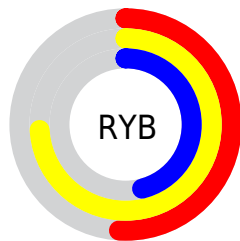

Details

The RGB color **189, 178, 118** is a light color, and the websafe version is hex **C9C999**. A complement of this color would be **118, 129, 189**, and the grayscale version is **175, 175, 175**.

A 20% lighter version of the original color is **246, 234, 171**, and **134, 126, 69** is the 20% darker color. If you saturate the color by 10%, you get **189, 175, 99**, and if you desaturate by 10%, it is **189, 181, 137**.

Distribution

Red (74%)

Green (70%)

Blue (46%)

Red (51%)

Yellow (74%)

Blue (46%)

Cyan (0%)