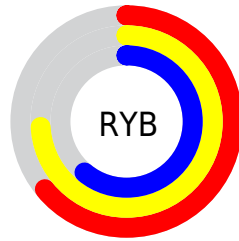

- Red (64%)
- Yellow (74%)
- Blue (61%)