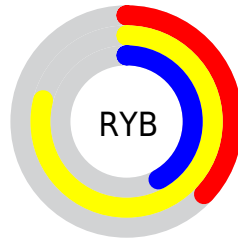

- Red (37%)
- Yellow (79%)
- Blue (42%)