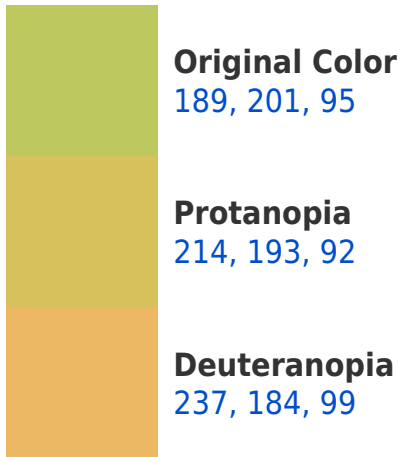

# Black Background

This preview shows how the RGB color 189, 201, 95 looks on a black background.

## RGB 189, 201, 95 Background

This preview shows how black text looks on a background with the RGB color 189, 201, 95.

This preview shows how white text looks on a background with the RGB color 189, 201, 95.

## Dichromacy

**Tritanopia**  
201, 189, 204

# Trichromacy

**Original Color**

189, 201, 95

**Protanomaly**

205, 196, 93

**Deuteranomaly**

220, 190, 98

**Tritanomaly**