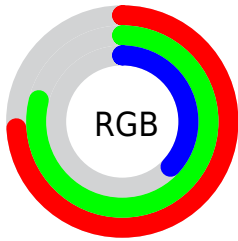

Distribution

- Red (74%)
- Green (79%)
- Blue (37%)