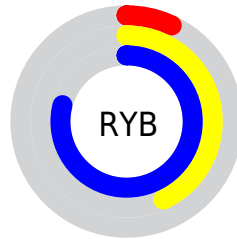

- Red (7%)
- Yellow (43%)
- Blue (79%)