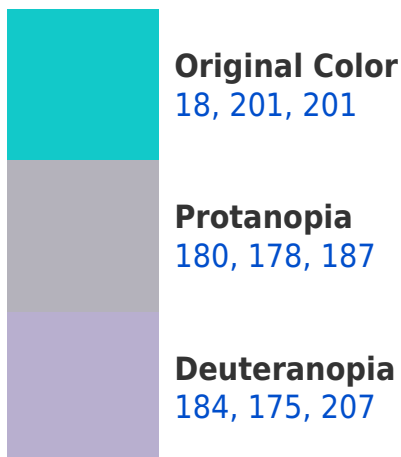

A 20% lighter version of the original color is **109, 255, 255**, and **0, 146, 147** is the 20% darker color. If you saturate the color by 10%, you get **0, 201, 201**, and if you desaturate by 10%, it is **38, 201, 201**.

Any Text WCAG AAA ✓ Pass

If you want to check with other color combinations, try the [Color Contrast Checker](#).

RGB 18, 201, 201 Background

This preview shows how black text looks on a background with the RGB color 18, 201, 201.

This preview shows how white text looks on a background with the RGB color 18, 201, 201.

Color Blindness Simulation

Color vision deficiency is a very complex topic, and I could not describe the different causes any better than Wikipedia does, so if you want to learn more, you should check out their [article about color blindness](#).

Dichromacy

Tritanopia
40, 199, 215

Trichromacy

Original Color
18, 201, 201

Protanomaly
121, 186, 192

Deuteranomaly
124, 184, 205

Tritanomaly
32, 200, 210

Monochromacy