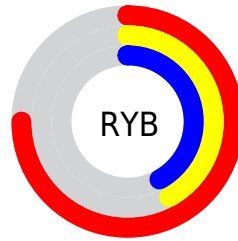

Details

The RGB color **191, 107, 108** is a dark color, and the websafe version is hex **CC6666**. A complement of this color would be **107, 191, 190**, and the grayscale version is **132, 132, 132**.

A 20% lighter version of the original color is **250, 160, 159**, and **134, 57, 61** is the 20% darker color. If you saturate the color by 10%, you get **191, 88, 89**, and if you desaturate by 10%, it is **191, 126, 127**.

Distribution

Red (75%)

Green (42%)

Blue (42%)

Red (75%)

Yellow (42%)

Blue (42%)

Cyan (0%)