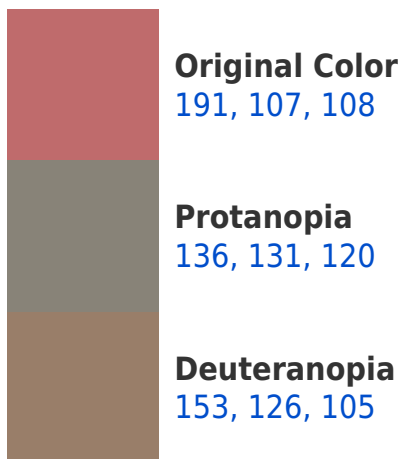

Any Text WCAG AAA × Fail

Black Background

This preview shows how the RGB color 191, 107, 108 looks on a black background.

Color Contrast Check

Large Text (above 18pt) WCAG AA ✓ Pass

Any Text WCAG AA ✓ Pass

Large Text (above 18pt) WCAG AAA ✓ Pass

Any Text WCAG AAA × Fail

If you want to check with other color combinations, try the [Color Contrast Checker](#).

RGB 191, 107, 108 Background

This preview shows how black text looks on a background with the RGB color 191, 107, 108.

This preview shows how white text looks on a background with the RGB color 191, 107, 108.

Color Blindness Simulation

Color vision deficiency is a very complex topic, and I could not describe the different causes any better than Wikipedia does, so if you want to learn more, you should check out their [article about color blindness](#).

Dichromacy

Tritanopia
191, 106, 114

Trichromacy

Original Color

191, 107, 108

Protanomaly

156, 122, 116

Deuteranomaly