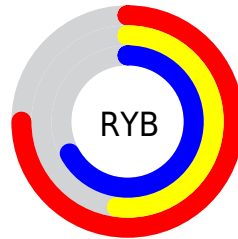

Details

The RGB color **191, 132, 171** is a light color, and the websafe version is hex **CC99CC**. A complement of this color would be **132, 191, 152**, and the grayscale version is **154, 154, 154**.

A 20% lighter version of the original color is **248, 186, 226**, and **137, 81, 119** is the 20% darker color. If you saturate the color by 10%, you get **191, 113, 165**, and if you desaturate by 10%, it is **191, 151, 177**.

Distribution

Red (75%)

Green (52%)

Blue (67%)

Red (75%)

Yellow (52%)

Blue (67%)

Cyan (0%)