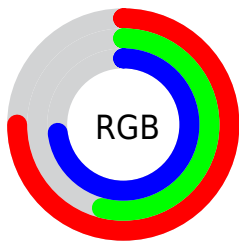

Distribution

- Red (75%)
- Green (54%)
- Blue (73%)