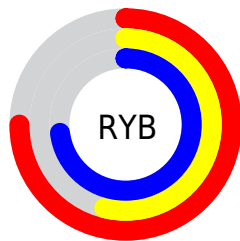

- Red (75%)
- Yellow (54%)
- Blue (73%)