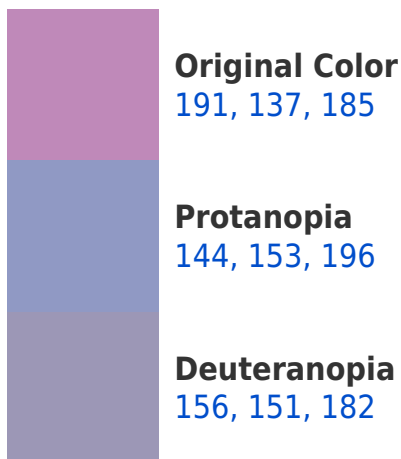

A 20% lighter version of the original color is **248, 191, 241**, and **137, 86, 132** is the 20% darker color. If you saturate the color by 10%, you get **191, 118, 183**, and if you desaturate by 10%, it is **191, 156, 187**.

Large Text (above 18pt) WCAG AAA ✓ Pass

Any Text WCAG AAA ✓ Pass

If you want to check with other color combinations, try the [Color Contrast Checker](#).

RGB 191, 137, 185 Background

This preview shows how black text looks on a background with the RGB color 191, 137, 185.

This preview shows how white text looks on a background with the RGB color 191, 137, 185.

Color Blindness Simulation

Color vision deficiency is a very complex topic, and I could not describe the different causes any better than Wikipedia does, so if you want to learn more, you should check out their [article about color blindness](#).

Dichromacy

Tritanopia
187, 143, 154

Trichromacy

Original Color

191, 137, 185

Protanomaly

161, 147, 192

Deuteranomaly