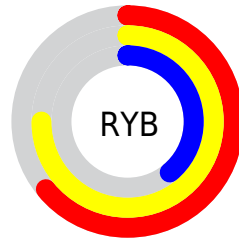

Conversions

Conversions Part 2

| Format | Color |
|-------------------------------------|--|
| RYB | 164, 191, 99 |
| Decimal | 12556643 |
| CIELab | 65.56, 7.27, 33.65 |
| CIElCh | 66, 34.422, 77.814 |
| Yxy | 34.7597, 0.4059, 0.4016 |
| Android (android.graphics.Color) | 4290746723 (0xFFBF9963) |
| YUV | 158.2060, -29.1886, 28.7603 |
| Hunter-Lab | 58.9573, 3.1823, 24.5140 |

Details

The RGB color **191, 153, 99** is a dark color, and the websafe version is hex **CC9966**. A complement of this color would be **99, 137, 191**, and the grayscale version is **158, 158, 158**.

A 20% lighter version of the original color is **249, 207, 151**, and **135, 102, 51** is the 20% darker color. If you saturate the color by 10%, you get **191, 145, 80**, and if you desaturate by 10%, it is **191, 161, 118**.

Distribution

Red (75%)

Green (60%)

Blue (39%)

Red (64%)

Yellow (75%)

Blue (39%)

Cyan (0%)