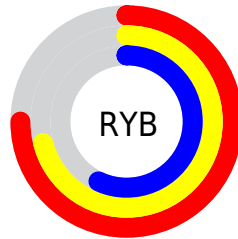

Details

The RGB color **191, 165, 145** is a light color, and the websafe version is hex **CC9999**. A complement of this color would be **145, 171, 191**, and the grayscale version is **171, 171, 171**.

A 20% lighter version of the original color is **248, 220, 199**, and **137, 113, 95** is the 20% darker color. If you saturate the color by 10%, you get **191, 154, 126**, and if you desaturate by 10%, it is **191, 176, 164**.

Distribution

Red (75%)

Green (65%)

Blue (57%)

Red (75%)

Yellow (71%)

Blue (57%)

Cyan (0%)