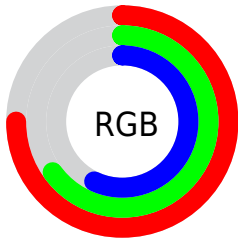

Distribution

Red (75%)

Green (65%)

Blue (57%)