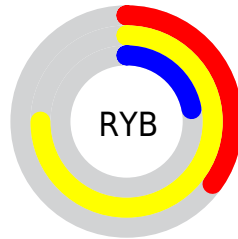

Conversions

Conversions Part 2

Format	Color
RYB	88, 191, 57
Decimal	12559929
CIELab	68.49, -2.90, 57.16
CIELCh	68, 57.232, 92.901
Yxy	38.6442, 0.4272, 0.4604
Android (android.graphics.Color)	4290750009 (0xFFBFA639)
YUV	161.0490, -51.2962, 26.2670
Hunter-Lab	62.1645, -5.8172, 34.5117

Details

The RGB color **191, 166, 57** is a dark color, and the websafe version is hex **CC9933**. A complement of this color would be **57, 82, 191**, and the grayscale version is **162, 162, 162**.

A 20% lighter version of the original color is **250, 221, 110**, and **134, 115, 0** is the 20% darker color. If you saturate the color by 10%, you get **191, 162, 38**, and if you desaturate by 10%, it is **191, 170, 76**.

Distribution

Red (75%)

Green (65%)

Blue (22%)

Red (35%)

Yellow (75%)

Blue (22%)

Cyan (0%)