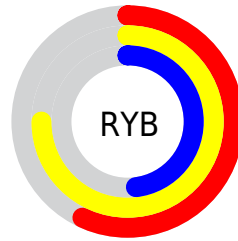

Details

The RGB color **191, 174, 122** is a light color, and the websafe version is hex **999966**. A complement of this color would be **122, 139, 191**, and the grayscale version is **173, 173, 173**.

A 20% lighter version of the original color is **248, 229, 175**, and **136, 122, 73** is the 20% darker color. If you saturate the color by 10%, you get **191, 169, 103**, and if you desaturate by 10%, it is **191, 179, 141**.

Distribution

Red (75%)

Green (68%)

Blue (48%)

Red (57%)

Yellow (75%)

Blue (48%)

Cyan (0%)