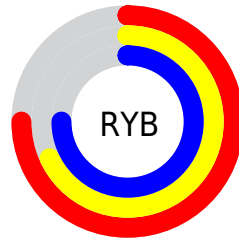

# Details

The RGB color **191, 174, 191** is a light color, and the websafe version is hex **CCCCCC**. A complement of this color would be **174, 191, 174**, and the grayscale version is **181, 181, 181**.

A 20% lighter version of the original color is **247, 229, 247**, and **138, 122, 138** is the 20% darker color. If you saturate the color by 10%, you get **191, 155, 191**, and if you desaturate by 10%, it is **191, 193, 191**.

# Distribution

Red (75%)

Green (68%)

Blue (75%)

Red (75%)

Yellow (68%)

Blue (75%)

Cyan (0%)