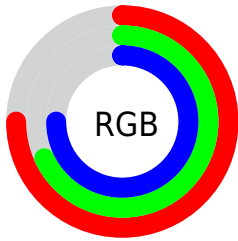

Distribution

Red (75%)

Green (68%)

Blue (75%)