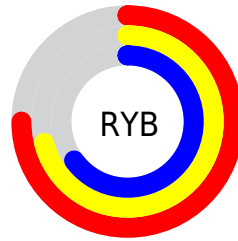

Details

The RGB color **191, 175, 166** is a light color, and the websafe version is hex **999999**. A complement of this color would be **166, 182, 191**, and the grayscale version is **179, 179, 179**.

A 20% lighter version of the original color is **247, 231, 221**, and **137, 123, 114** is the 20% darker color. If you saturate the color by 10%, you get **191, 163, 147**, and if you desaturate by 10%, it is **191, 187, 185**.

Distribution

Red (75%)

Green (69%)

Blue (65%)

Red (75%)

Yellow (71%)

Blue (65%)

Cyan (0%)