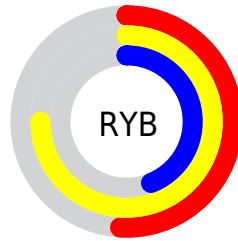

Details

The RGB color **191, 177, 112** is a light color, and the websafe version is hex **999966**. A complement of this color would be **112, 126, 191**, and the grayscale version is **174, 174, 174**.

A 20% lighter version of the original color is **249, 233, 165**, and **136, 125, 63** is the 20% darker color. If you saturate the color by 10%, you get **191, 174, 93**, and if you desaturate by 10%, it is **191, 180, 131**.

Distribution

Red (75%)

Green (69%)

Blue (44%)

Red (51%)

Yellow (75%)

Blue (44%)

Cyan (0%)