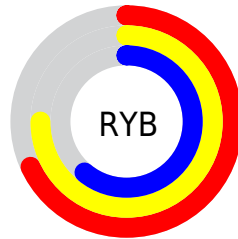

Details

The RGB color **191, 179, 156** is a light color, and the websafe version is hex **CCCCCC**. A complement of this color would be **156, 168, 191**, and the grayscale version is **180, 180, 180**.

A 20% lighter version of the original color is **248, 235, 211**, and **137, 126, 105** is the 20% darker color. If you saturate the color by 10%, you get **191, 172, 137**, and if you desaturate by 10%, it is **191, 186, 175**.

Distribution

Red (75%)

Green (70%)

Blue (61%)

Red (68%)

Yellow (75%)

Blue (61%)

Cyan (0%)