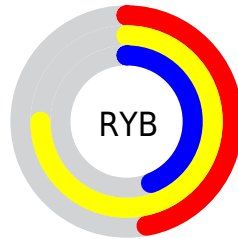

Details

The RGB color **191, 184, 113** is a light color, and the websafe version is hex **C9C999**. A complement of this color would be **113, 120, 191**, and the grayscale version is **178, 178, 178**.

A 20% lighter version of the original color is **248, 240, 166**, and **136, 131, 63** is the 20% darker color. If you saturate the color by 10%, you get **191, 182, 94**, and if you desaturate by 10%, it is **191, 186, 132**.

Distribution

Red (75%)

Green (72%)

Blue (44%)

Red (47%)

Yellow (75%)

Blue (44%)

Cyan (0%)