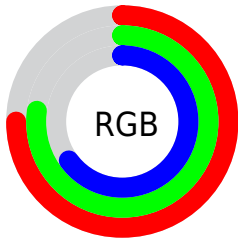

Distribution

Red (75%)

Green (77%)

Blue (65%)