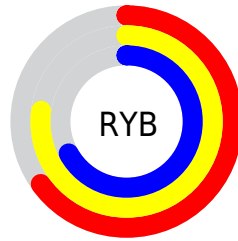

Red (65%)

Yellow (77%)

Blue (67%)