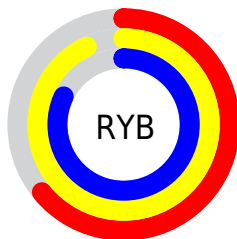

Red (64%)

Yellow (93%)

Blue (82%)