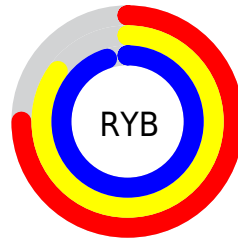

Details

The RGB color **191, 241, 232** is a light color, and the websafe version is hex **CCFFFF**. A complement of this color would be **241, 191, 200**, and the grayscale version is **225, 225, 225**.

A 20% lighter version of the original color is **248, 255, 255**, and **137, 185, 176** is the 20% darker color. If you saturate the color by 10%, you get **167, 241, 228**, and if you desaturate by 10%, it is **215, 241, 236**.

Distribution

Red (75%)

Green (95%)

Blue (91%)

Red (75%)

Yellow (85%)

Blue (95%)

Cyan (21%)